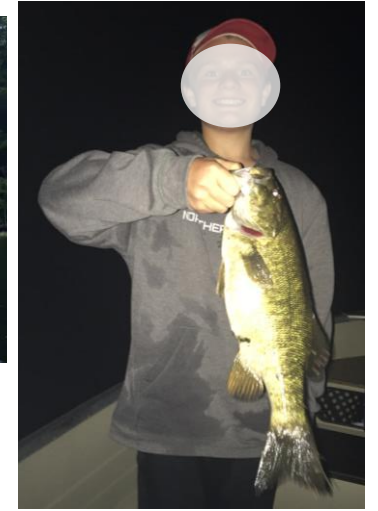

Boat, Motor and Accessories For Sale (no trailer)

Currently located on Embden Pond, Embden, Maine

Jeff 508.878.8267

\$ 3,000

- 14' Mirrocraft aluminum boat Deep Fisherman model
- 15 HP Mercury four stroke engine
- Minnkota trolling motor
- Boat in good shape – no leaks
- Motor runs well
- Motor stand included
- Bow and stern lights
- Gas can/hose
- Three storage areas
- Walk through layout
- Flooring

MERCURY		EMISSION CONTROL INFORMATION	
THIS ENGINE CONFORMS TO 2008 CALIFORNIA AND U.S. EPA EMISSION REGULATIONS FOR SPARK IGNITION MARINE ENGINES REFER TO OWNER'S MANUAL FOR MAINTENANCE SPECIFICATIONS AND ADJUSTMENTS			
IDLE SPEED (in gear):	850	FAMILY:	8M9XM.3232G0
15 hp	323 cc	FEL:	20.05 g/kWh
TIMING (IN DEGREES):		NOT ADJUSTABLE	
JUN 2008	SPARK PLUG:	NGK DPR6EA-9	
	GAP:	0.9MM (.035")	
COLD VALVE CLEARANCE (mm)	INTAKE:	0.15 - 0.25 MM	
	EXHAUST:	0.20 - 0.30 MM	